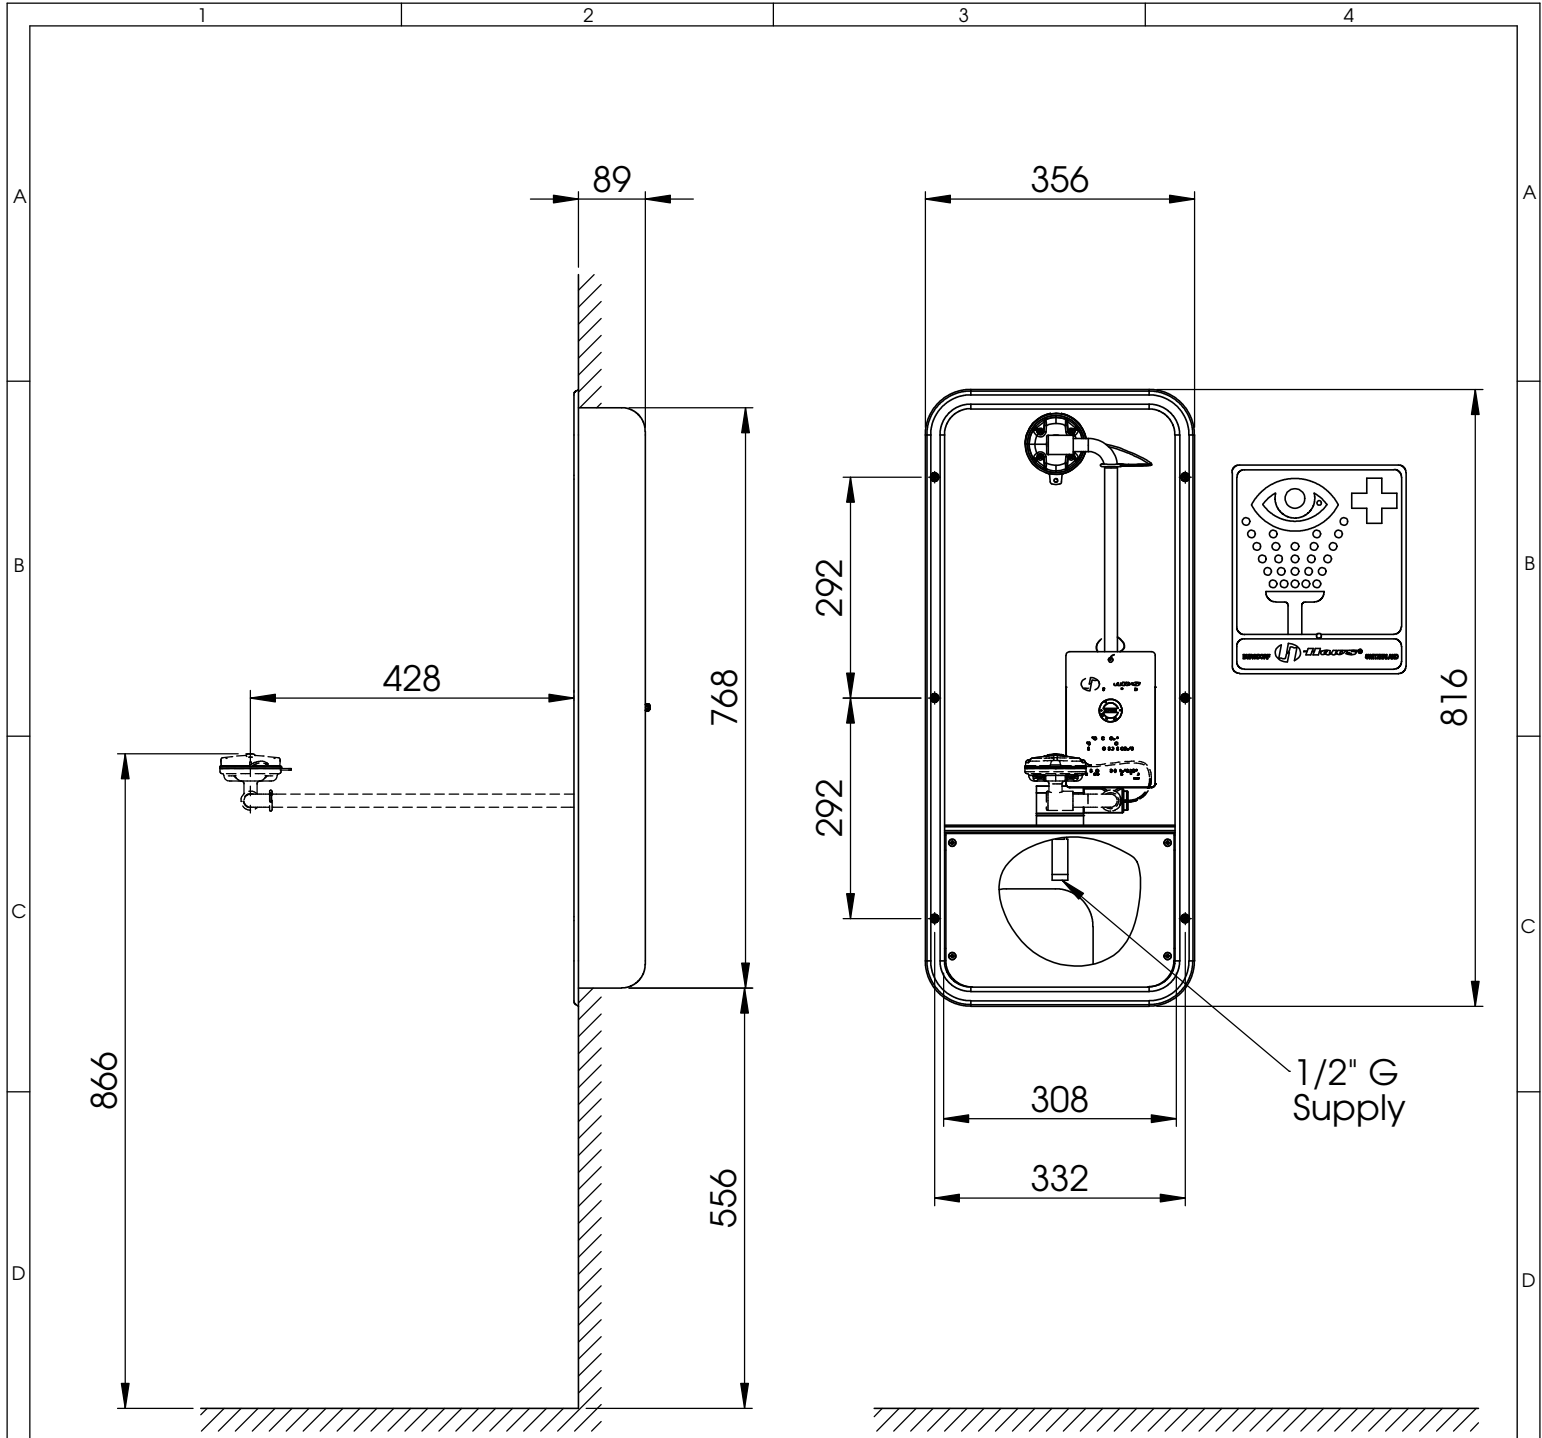

Haws øye/ansiktsdusj, modell 7655WCC AXION

Best. nr: 7655WCC Axion

Rustfri innbyggingsmodul for innfelling i vegg, skjult anslutning

Anslutning: DN 15 – ½" RG

Vannmengde: 14 l/min.

Spylemunnstykker i kjemikaliebestandig ABS-plast.

Sikkerhetsblander: Modell MixSafe V3

Weight: 8,5kg (18,7lbs)

THESE DIMENSIONS MAY VARY +/- 12,7mm (1/2")

DATA SHEET

T +41 (0)34 420 60 00 CH3401 BURGENDORF www.haws.ch
 F +41 (0)34 420 60 01 SWITZERLAND info@haws.ch

TITLE
 7655WCC Axion
 Eye/Face Wash

APPROVALS	DATE
DRAWN Ralph Streit	16.02.2012
CHECKED Ralph Streit	16.02.2012
REVISED	20.02.2012

MATERIAL

PART NO.
 ECN NO.

SIZE DRAW NO. **2080078** REV.
 A4

SCALE 1:10 SHEET 1 OF 1